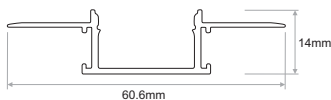

TRIMLESS ECO

Aluminium Profile

- TRIMLESS ECO aluminium profile suitable for low cost installations.
- Available with milky cover.

Image	Code	Description	Length	Design-Detail
	PRF.161	TRIMLESS ECO alum.prof. / Anodized	2m	
	COV.052	MILKY COVER for TRIMLESS ECO	2m	
	CAP.151	CAP for TRIMLESS ECO		